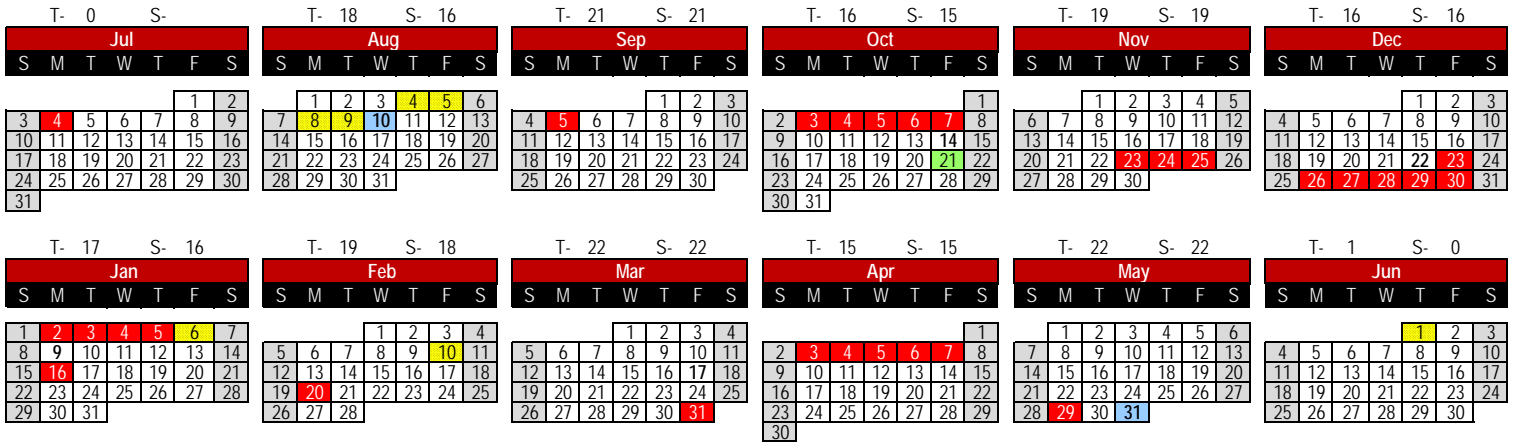

SOUTHWEST ALLEN COUNTY SCHOOLS SCHOOL CALENDAR 2022-2023

Board Approved: 11-4-2020

 Teachers Only
 No School
 Parent/Teacher Conf.
 First/Last Student Day
 Registration Days

First Semester

- Aug 4-5 - *New* Teacher Orientation-No Students
- Aug 8 - Teacher Day-No Students
- Aug 9 - Teacher Day-No Students
- Aug 10 - First Student Day**
- Sept 5 - LABOR DAY - No School
- Oct 3 - Oct 7 - FALL BREAK - No School
- Oct 14 - End First Grading Period**
- Oct 21 - K-12 Parent/Teacher Conf-No Students
- Nov 23 - No School - **Workday for 12 month employees ONLY**
- Nov 24 and 25 - THANKSGIVING - No School
- Dec 22 - End Second Grading Period**
- Dec 23 - Jan 5_ WINTER BREAK - No School
- Jan 6 - Teacher Records-No Students

Second Semester

- Jan 9 - Begin Second Semester
- Jan 16 - Martin Luther King Day-No School or Snow Make-up Day
- Feb 10 - Teacher In-Service Day-No Students
- Feb 20 - President's Day - No School or Snow Make-up Day
- Mar 17 - End Third Grading Period**
- Mar 31 - No School - **Workday for 12 month employees ONLY**
- Apr 3 - Apr 7 - SPRING BREAK - No School
- May 29 - MEMORIAL DAY - No School
- May 31 - Last Day for Students**
- Jun 1 - Teacher Records
- June - High School Graduation - Coliseum

Incident weather make-up days: Jan. 16 & Feb. 20: These will remain holidays if not declared snow make-up days at least one week (Jan 9, Feb 13) prior to their occurrence.