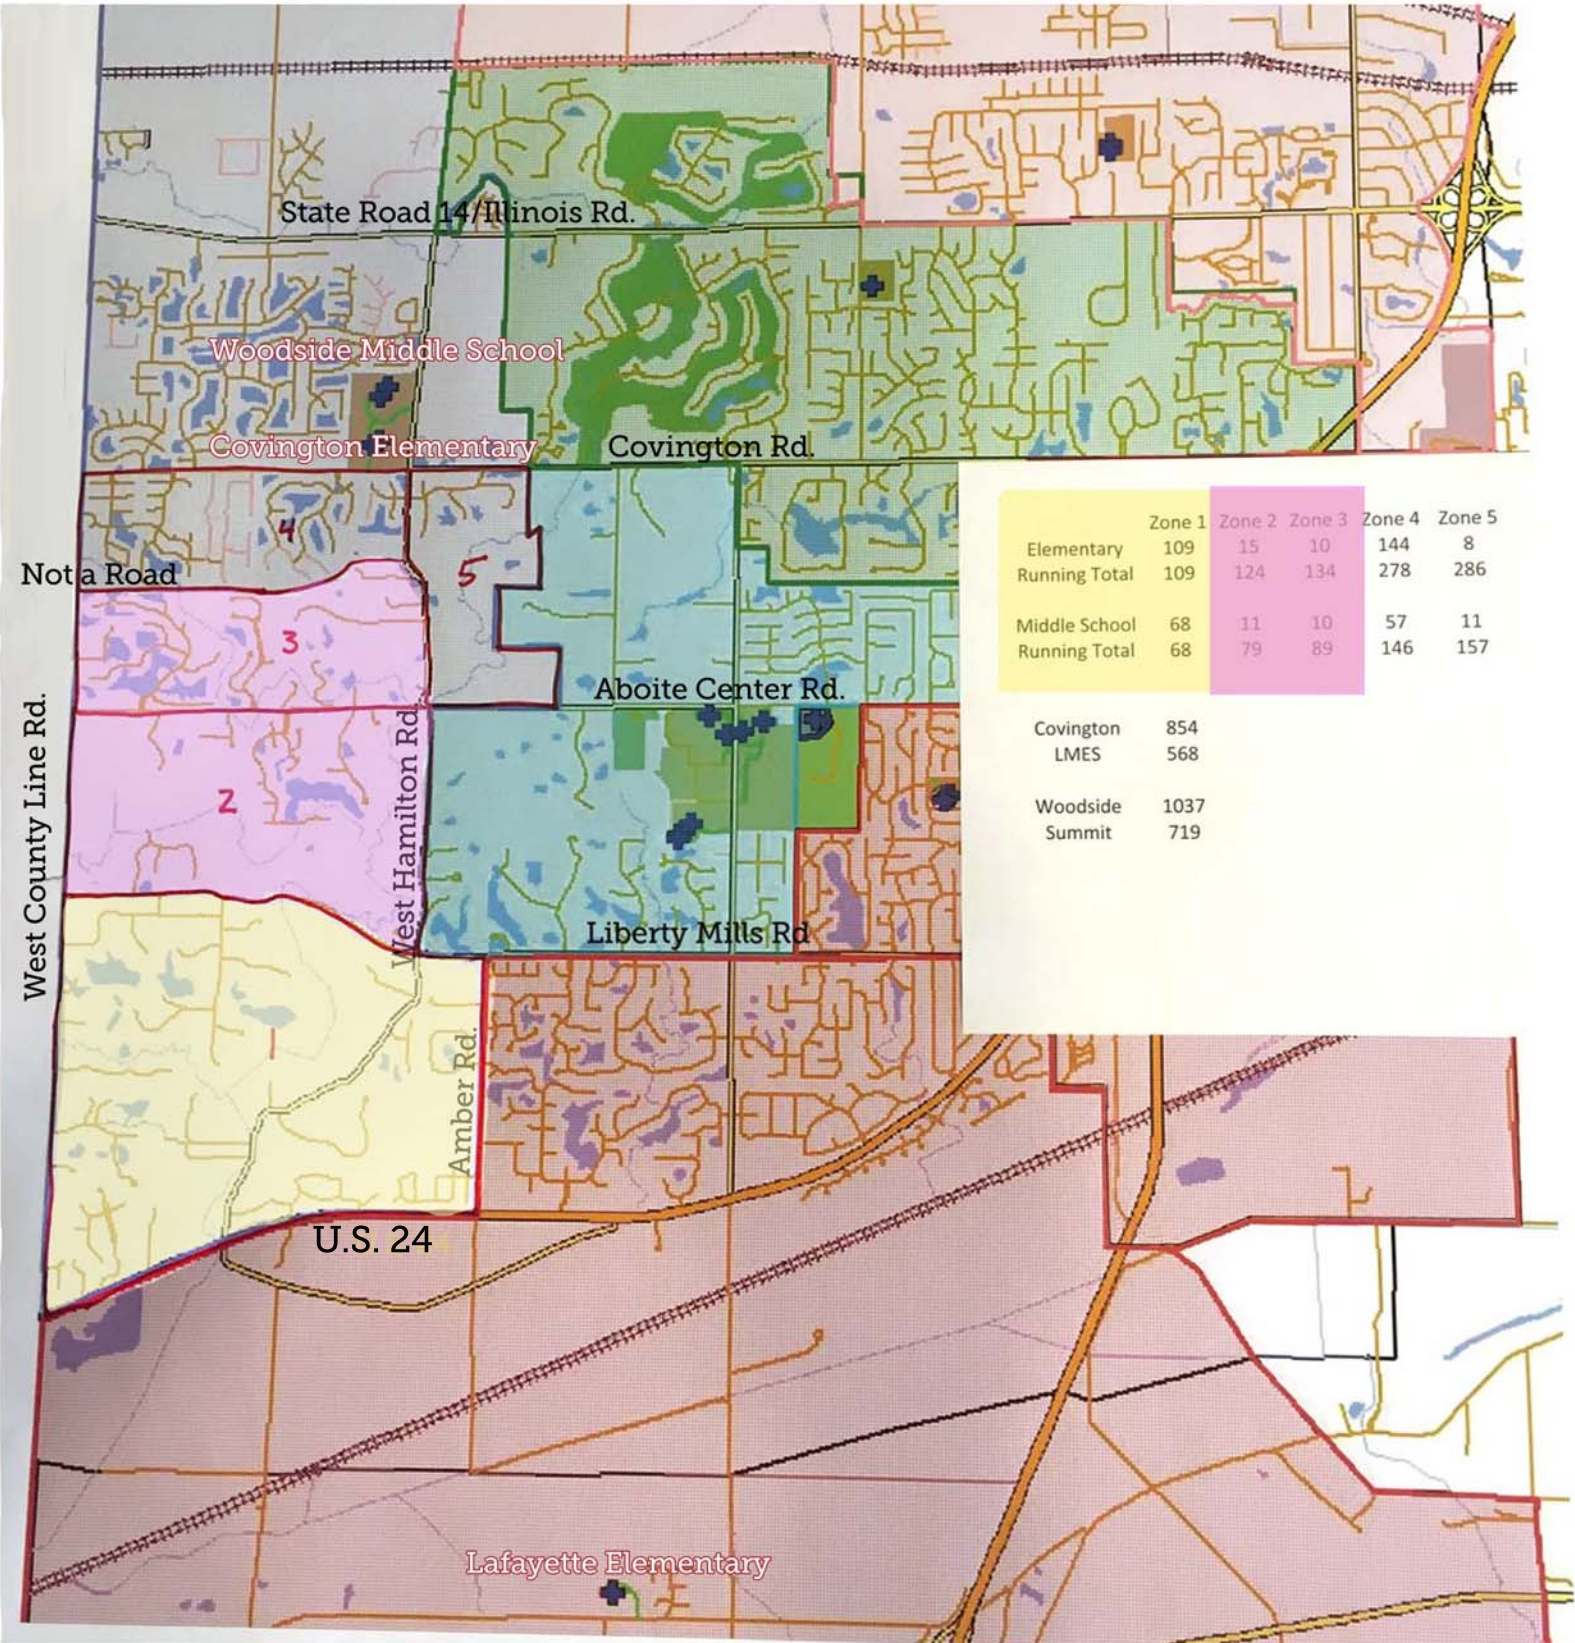

# Proposed Covington Elementary and Woodside Middle School Redistricting for 2019-2020 School Year

	Zone 1	Zone 2	Zone 3	Zone 4	Zone 5
Elementary	109	15	10	144	8
Running Total	109	124	134	278	286
Middle School	68	11	10	57	11
Running Total	68	79	89	146	157

Covington	854
LMES	568
Woodside	1037
Summit	719