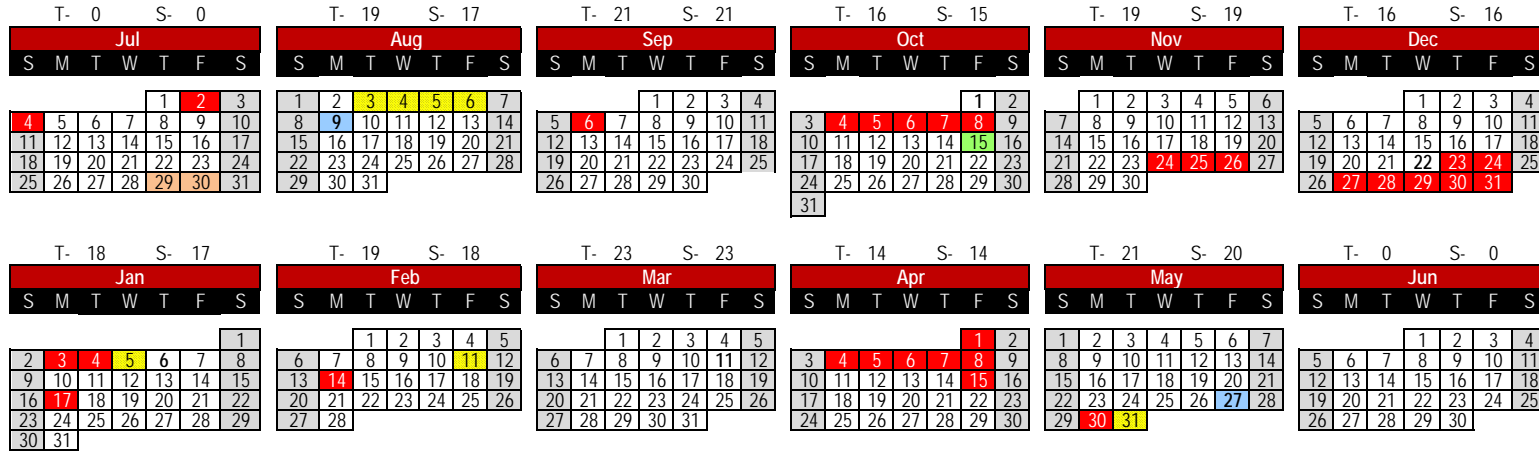

SOUTHWEST ALLEN COUNTY SCHOOLS SCHOOL CALENDAR 2021-2022

Board Approved: DRAFT

End First Semester 12/22, First Day 8/9

OPTION -2

Teachers Only
 No School
 Parent/Teacher Conf.
 First/Last Student Day
 Registration Days

Total Days T- 186 S- 180

First Semester

- Aug 3-4 - New Teacher Orientation-No Students
- Aug 5 - Teacher Day-No Students
- Aug 6 - Teacher Day-No Students
- Aug 9 - First Student Day**
- Sept 6 - Labor Day-No School
- Oct 1 - End First Grading Period**
- Oct 4 - Oct 8 FALL BREAK - Workdays for 12 month employees ONLY
- Oct 15 - K-12 Parent/Teacher Conf-No Students
- Nov 24 - No School - Workday for 12 month employees ONLY
- Nov 25 and 26 - Thanksgiving-No School
- Dec 22 - End Second Grading Period**
- Dec 23 - Jan 4_WINTER BREAK-No School (1 Floating Holiday for 12 month employees ONLY)
- Jan 5 - Teacher Records

Second Semester

- Jan 6 - Begin Second Semester
- Jan 17 - Martin Luther King Day-No School or Snow Make-up Day
- Feb 11 - Teacher In-Service Day-No Students
- Feb 14 - President's Day - No School or Snow Make-up Day
- Mar 11 - End Third Grading Period**
- Apr 1 - No School - Workday for 12 month employees ONLY
- Apr 4 - Apr 8 - SPRING BREAK - No School
- Apr 15 - Good Friday - No School
- May 27 - Last Day for Students**
- May 30 - Memorial Day - No Work
- May 31 - Teacher Records
- June - High School Graduation - Coliseum